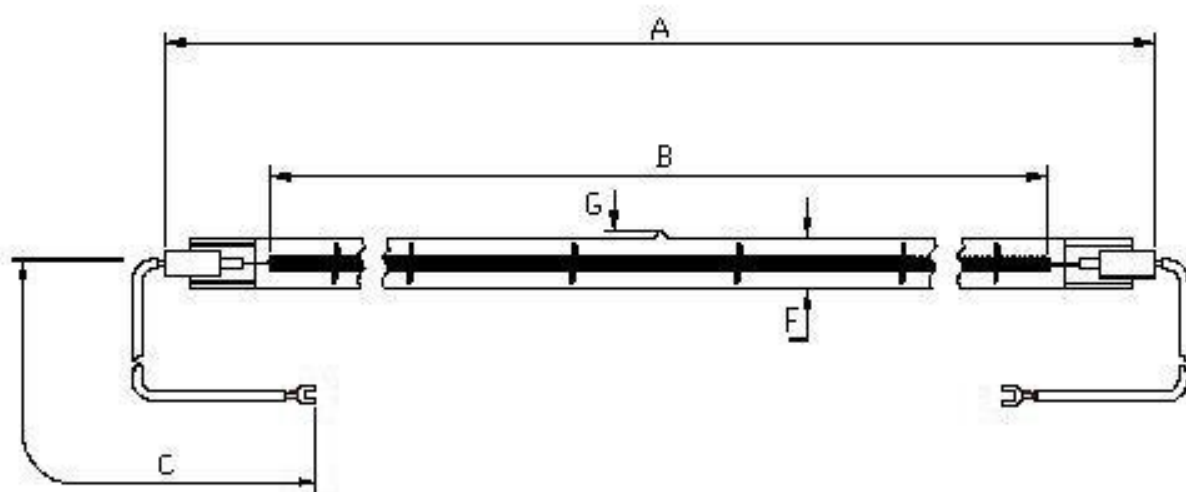

Victory Lighting Product Data Specification

Product Code: 64412520
Issue No: 1
Issue Date: 15 June 2006

Dimensions

A	729 ±2	E	
B	670 nom	F	10.5
C	305±5	G	5 Max
D		H	

All dimensions in mm unless otherwise stated

Technical Data

Volts	415	Colour Temp	
Watts	2500	Life	5000
Lumen/Watt	4-6	Burning Position	Universal
Finish	Clear	Leads	Single ins
Cap	R7s cerm		

Use pumped lamp 3802500E716
Cap: Ceramic R7s. Code no: 022376
Lead: single insulated with fork terminal 205310
Crop length 724