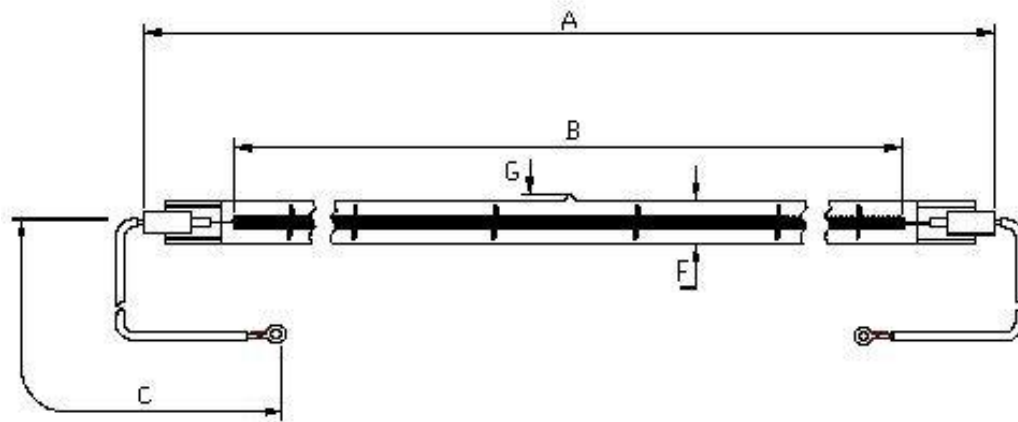

Victory Lighting Product Data Specification

Product Code: 54242020
Issue No: 1
Issue Date: 11 August 2006

Dimensions

A	626±2	E	
B	560 nom	F	10.5
C	300±5	G	5 Max
D		H	

All dimensions in mm unless otherwise stated

Technical Data

Volts	240	Colour Temp	
Watts	2000	Life	5000
Lumen/Watt	6-8	Burning Position	Horizontal
Finish	Clear	Leads	Single ins
Cap	R7s Ceramic		

- Use pumped lamp 2402000R610
- Cap: Ceramic R7s. code no:022376
- Lead: Single insulated with M4 ring terminal. Code no: 205151
- Crop length:618