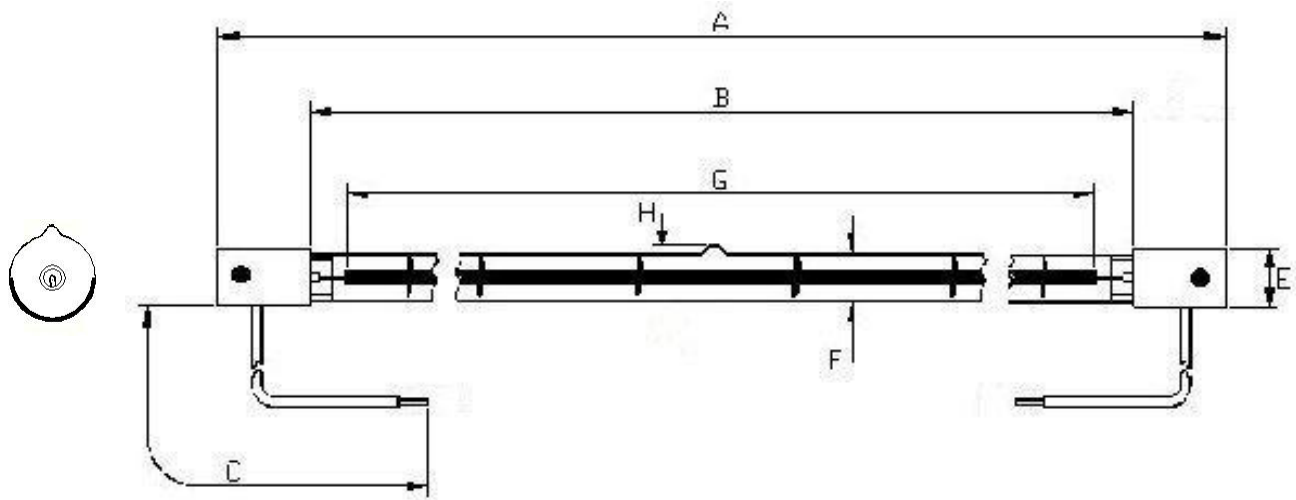

# Victory Lighting Product Data Specification

Product Code: 64231150

Issue No: 1

Issue Date: 21 December 2006

## Dimensions

A	225±2	E	
B		F	10.5
C	140±5	G	150 nom
D		H	

All dimensions in mm unless otherwise stated

## Technical Data

Volts	230	Colour Temp	
Watts	1100	Life	5000
Lumen/Watt	8-10	Burning Position	Horizontal
Finish	Clear/Refl coat	Leads	Single ins
Cap	SK15		

- Use pumped Lamp: 2301100E208
- Cap: ceramic flexi. Code no: 008550
- Lead: single insulated with plain term. Code no: 205150
- Lamp to be reflector coated same side as leads opposite the pip
- Crop length 223