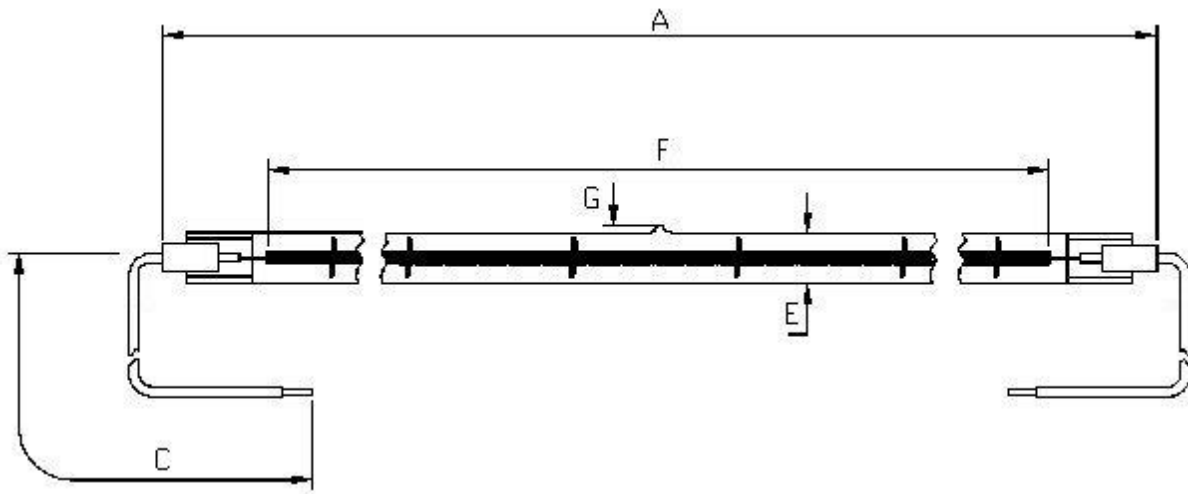

Victory Lighting Product Data Specification

Product Code: 6424102E
Issue No: 1
Issue Date: 3 January 2008

Dimensions

A	675±2	E	10.5
B		F	610 nom
C	230±5	G	5 max
D		H	

All dimensions in mm unless otherwise stated

Technical Data

Volts	240	Colour Temp	2300
Watts	1000	Life	5000
Lumen/Watt	4-6	Burning Position	Horizontal
Finish	Clear	Leads	Single insulated
Cap	R7s cerm		

- Use pumped lamp: 2401000T662
- Cap: R7s Ceramic. Code no: 022376
- Lead: Single insulated with crimp terminal. Code no: 240560
- Crop length 679
- Triangular carton, 840. Part no: 81450
- Outer container 20 way. Code no: