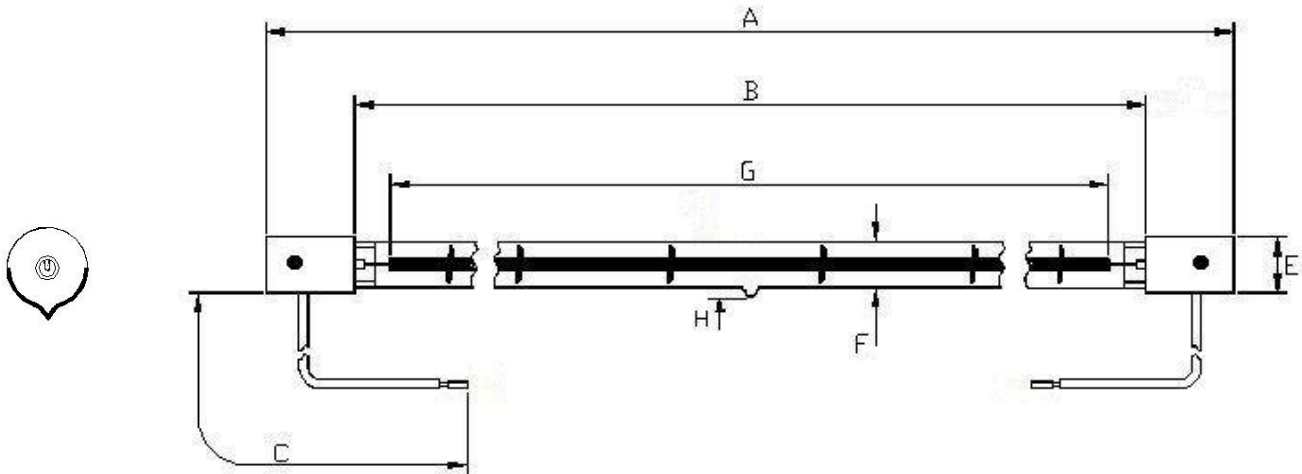

Victory Lighting Product Data Specification

Product Code: 64242056
Issue No: 1
Issue Date: 3 April 2007

Dimensions

A	353±2	E	
B		F	10.5
C	230±5	G	270 Nom
D		H	5 max

All dimensions in mm unless otherwise stated

Technical Data

Volts	240	Colour Temp	
Watts	2000	Life	5000
Lumen/Watt	4-6	Burning Position	Horizontal
Finish	Clear /refl coat	Leads	Single ins
Cap	Sk15		

- Use pumped lamp 2402000E337
- Cap: Ceramic flexi. Code no:008550
- Lead: single insulated with crimp terminal. Code no: 240560
- Lamp to be reflector coated same side as leads and the pip
- Crop length 351