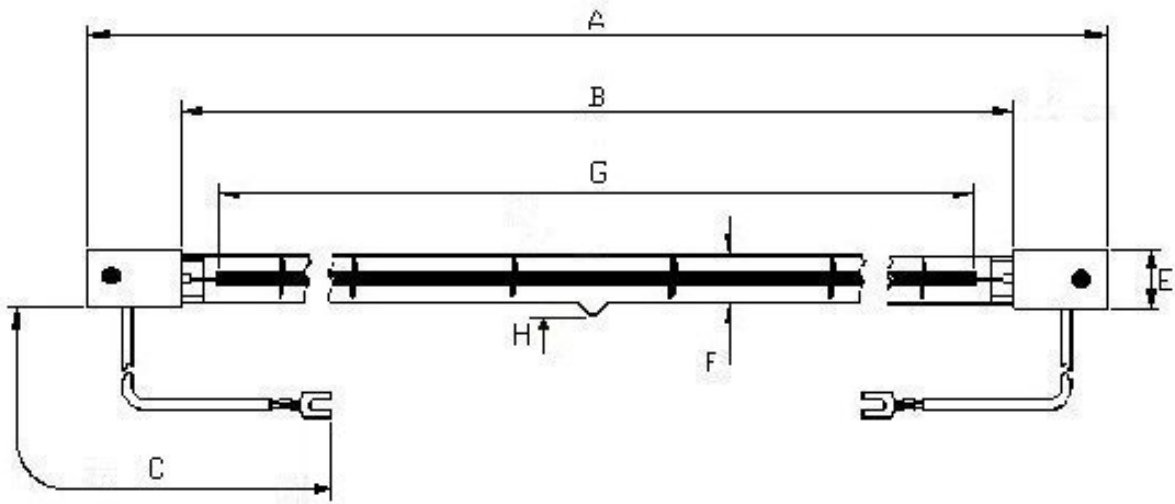

Victory Lighting Product Data Specification

Product Code: 64241020
Issue No: 4
Issue Date: 16 December 2004

Dimensions

A	348±2	E	15
B		F	10.5
C	230±5	G	270 Nom
D		H	5 Max

All dimensions in mm unless otherwise stated

Technical Data

Volts	240	Colour Temp	
Watts	1000	Life	5000
Lumen/Watt	4-6	Burning Position	Horizontal
Finish	Clear	Leads	Single ins.
Cap	Sk15		

- Use pumped lamp. Code no. 2401000E330
- Cap: Ceramic Flexi. Code no. 008550
- Lead: Single insulated with fork terminals. Code no. 205264
- Crop length 344