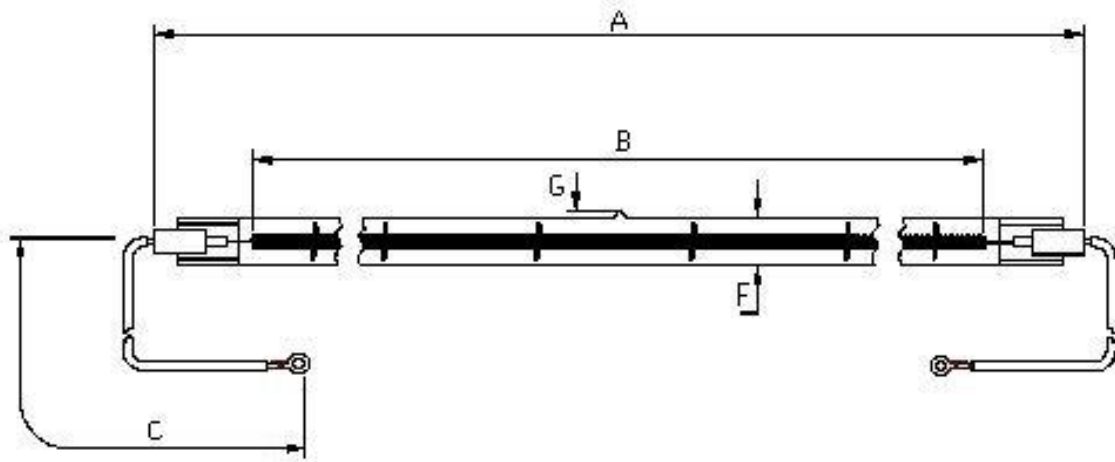

## Dimensions

A	350±2	E	
B	280 nom	F	10.5
C	140±5	G	5 Max
D		H	

All dimensions in mm unless otherwise stated

## Technical Data

Volts	240	Colour Temp	
Watts	1000	Life	5000
Lumen/Watt	4-6	Burning Position	Horizontal
Finish	Clear	Leads	Single ins
Cap	R7s Ceramic		

- Use pumped lamp 2401000E337.5
- Cap: Ceramic R7s. code no:022376
- Lead: Single insulated with M4 ring terminal. Code no: 205151
- Crop length 348