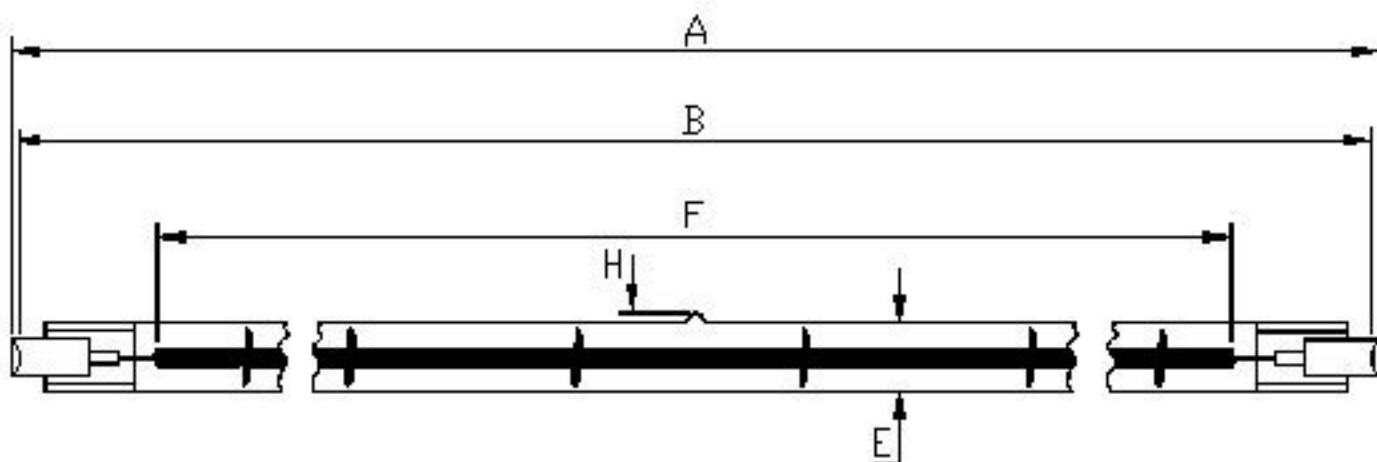

Victory Lighting

Product Data Specification

Product Code: 6424102S
 Issue No: 4
 Issue Date: 2 March 2007

Dimensions

A	350±2	E	10.5
B	347±2	F	270 Nom
C		G	
D		H	5 Max

All dimensions in mm unless otherwise stated

Technical Data

Volts	240	Colour Temp	
Watts	1000	Life	5000
Lumen/Watt	4-6	Burning Position	universal
Finish	Clear	Leads	
Cap	R7s		

Use pumped lamp 2401000E337
 Cap: Ceramic R7s. Code no:022376
 Nickel contact. Code no 022384
 Lamp to be dunched
 Crop length 345