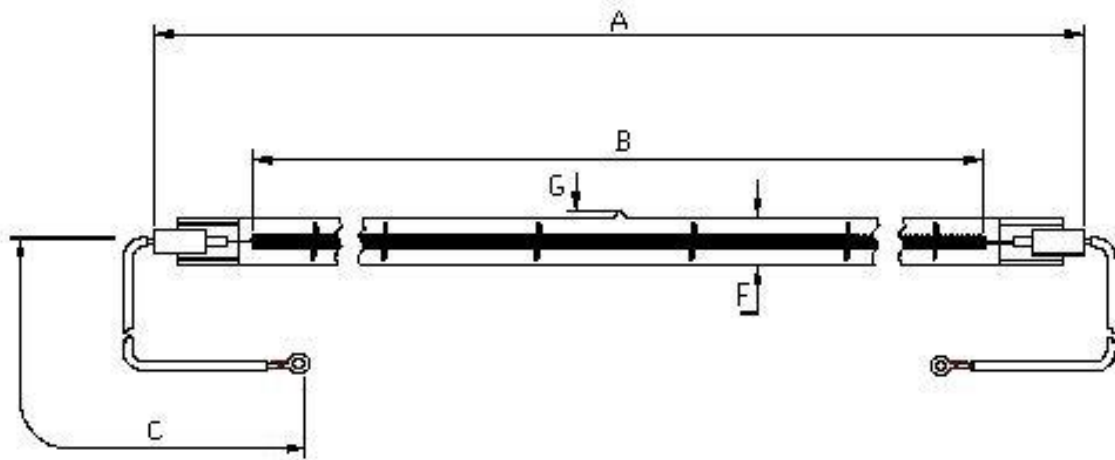

## Dimensions

A	498±2	E	
B	435 nom	F	10.5
C	140±5	G	5 Max
D		H	

All dimensions in mm unless otherwise stated

## Technical Data

Volts	240	Colour Temp	
Watts	1600	Life	5000
Lumen/Watt	4-6	Burning Position	Horizontal
Finish	Clear	Leads	Single ins
Cap	R7s Ceramic		

- Use pumped lamp 2401600E485
- Cap: Ceramic R7s. code no:022376
- Lead: Single insulated with M4 ring terminal. Code no: 205151
- Crop length 492