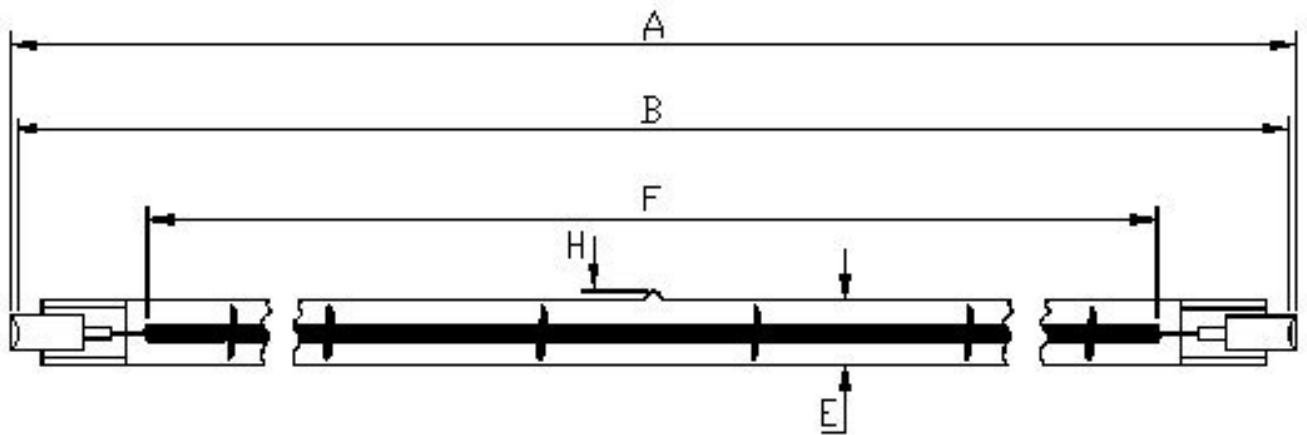

Victory Lighting

Product Data Specification

Product Code: 64411620
 Issue No: 5
 Issue Date: 23 July 2004

Dimensions

A	498 nom	E	10.5
B	493±2	F	420 Nom
C		G	
D		H	5 Max

All dimensions in mm unless otherwise stated

Technical Data

Volts	415	Colour Temp	
Watts	1600	Life	5000
Lumen/Watt	4-6	Burning Position	Horizontal
Finish	Clear	Leads	
Cap	R7s		

- Use pumped lamp 4151600G485
- Cap: Ceramic R7s. Code no 022376
- Nickel contact. Code no 022384
- Part no 7261 to be stamped on cap
- Crop length 491