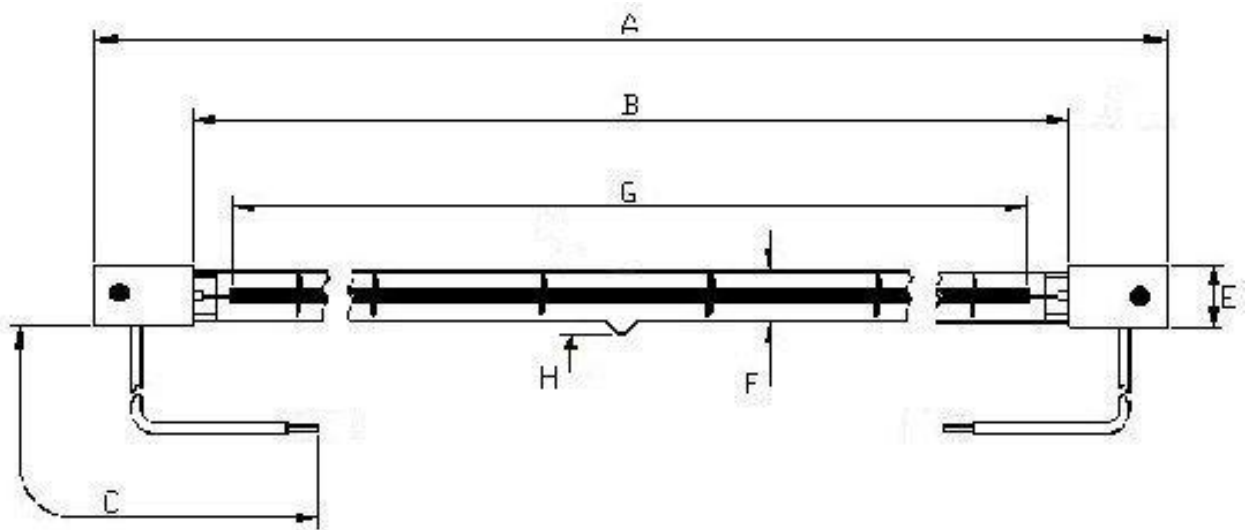

# Victory Lighting Product Data Specification

Product Code: 64242421  
Issue No: 3  
Issue Date: 2 October 2010

## Dimensions

A	750±2	F	10.5
B	710 nom	G	675 nom
C	800±5	H	5 max

All dimensions in mm unless otherwise stated

## Technical Data

Volts	240	Colour Temp K	2600
Watts	2400	Life Hrs	5000
Finish	Clear	Burning Position	Horizontal
Cap	Sk15		

- Lead: PTFE insulated with crimp terminal.
- Lamp stamped SMF logo

240v 2400w Clear IR Lamp	Authorised By
--------------------------	---------------